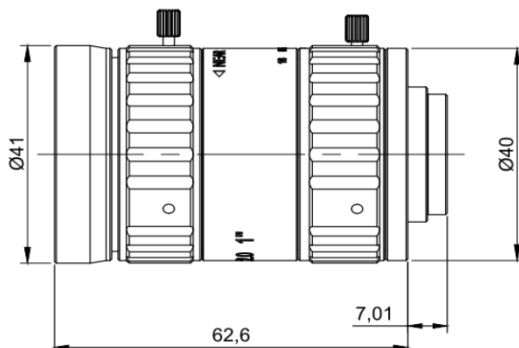

12MP 1" Manual Iris Lens

HK1220MP12

FEATURES

- ◆ Lens Brand: ZLKC
- ◆ 1" C-Mount 12mm F2.0 12MP
- ◆ Design the high-resolution
- ◆ With Anti Shock Technology
- ◆ Compact, lightweight design

SPECIFICATION

Model	HK1220MP12	
Image Size	1-inch	
Focal length	12mm	
F No.	F2.0-22	
M.O.D(m)	0.1-Inf.	
Operation	Iris	Manual
	Focus	Manual
Horizontal Angle of View	1"Type	67.6°×56.7°×43.5°
	1/2"Type	36.2°×30.1°×23.1°
	1/3"Type	27.8°×23.1°×16.9°
Distortion	-0.6%	
Back focal length	10.5mm	
Mount	C-Mount	
1"FOV	103.6mm×81.8mm(WD=100mm)	
Dimension	Φ36.4x45.9mm	
Weight	203.0g	
Horizontal Resolution	More than 180lp/mm	
Filter Thread	M37.5x 0.5mm	
Working Temperature	-20°C ~ +60°C	