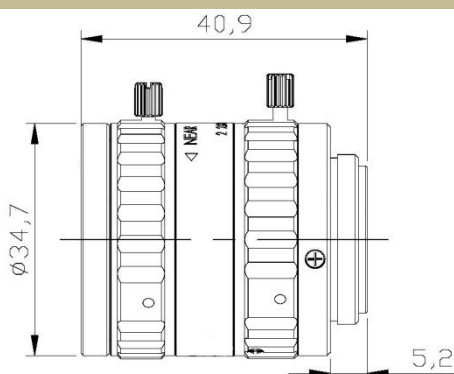

### SPECIFICATION

Model	<b>HK3520MP12</b>	
Image Size	1-inch	
Focal length	<b>35mm</b>	
F No.	F2.0-close	
M.O.D(m)	0.2-Inf.	
Operation	Iris	Manual
	Focus	Manual
Horizontal Angle of View	1" Type	26.1°×20.8°×15.7°
	1/2" Type	13.3°×10.6°×7.9°
	1/3" Type	9.9°×7.9°×6.0°
Distortion	-0.03%	
Back focal length	12.96mm	
Mount	C-Mount	
1" FOV	64.9mm×48.7mm(WD=150mm)	
Dimension	Φ34.7×35.7mm	
Weight	81.0g	
Horizontal Resolution	More than 180lp/mm	
Filter Thread	M30.5x 0.5mm	
Working Temperature	-20°C ~ +60°C	