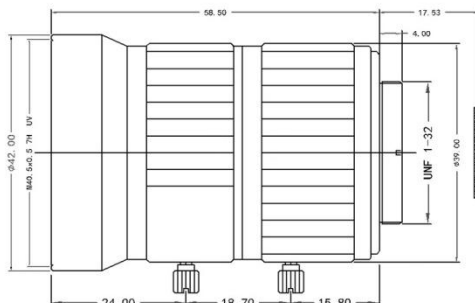

10MP 1" Manual Iris Lens

HM10035MPC

FEATURES

- ◆ Lens Brand: ZLKC
- ◆ 1" C-Mount 100mm F3.5 8MP
- ◆ Can suppress stray light
- ◆ Excellent image uniformity
- ◆ Low distortion, high contrast
- ◆ Robust design

SPECIFICATION

Model	HM10035MPC	
Image Size	1-inch	
Focal length	100mm	
F No.	F3.5	
M.O.D(m)	0.5m-Inf.	
Operation	Iris	Manual
	Focus	Manual
Horizontal Angle of View	1" Type	7.2°x5.5°
	2/3" Type	5.0°x3.8°
	1/1.8" Type	4.1°x3.1°
Distortion	-0.02%	
Mount	C-Mount	
Dimension	Φ42x58.5mm	
Filter Thread	M40.5*0.5	
Weight	176.0g	
Remark	8MP Manual Iris Lens	