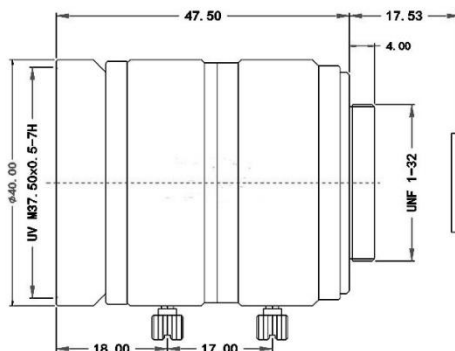

10MP 1" Manual Iris Lens

HM3514MPC

FEATURES

- ◆ Lens Brand: ZLKC
- ◆ 1" C-Mount 35mm F1.4 10MP
- ◆ Can suppress stray light
- ◆ Excellent image uniformity
- ◆ Low distortion, high contrast
- ◆ Robust design

SPECIFICATION

Model	HM3514MPC	
Image Size	1-inch	
Focal length	35mm	
F No.	F1.4-C	
M.O.D(m)	0.3m-Inf.	
Operation	Iris	Manual
	Focus	Manual
Horizontal Angle of View	1" Type	21.0°x15.9°
	2/3" Type	14.5°x10.9°
	1/1.8" Type	11.8°x8.8°
Mount	C-Mount	
Distortion	-0.25%	
Dimension	Φ40x47.5mm	
Weight	148.0g	
Filter	M37.5 P=0.5mm	
Remark	10MP industrial lens	