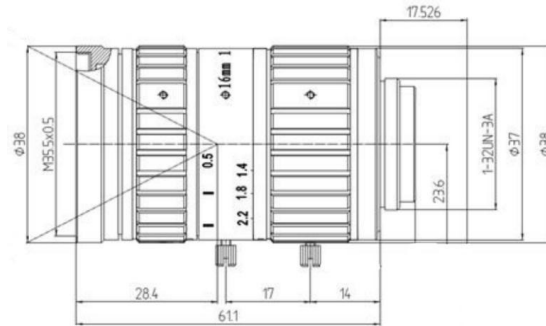

FEATURES

- ◆ Lens Brand: ZLKC
- ◆ 1" C-Mount 16mm F1.4 8MP
- ◆ Can suppress stray light
- ◆ Large depth of field focus lens
- ◆ Full HD ,Excellent brightness
- ◆ Precise Focus Adjustment

SPECIFICATION

Model	KM1614MP8	
Image Size	1-inch	
Focal length	16mm	
F No.	F1.4-C	
M.O.D(m)	0.3	
Operation	Iris	Manual
	Focus	Manual
Horizontal Angle of View	1" Type	52.7°×42.8°×32.2°
	2/3"Type	37°×29.5°×22.2°
	1/2"Type	27.1°×21.6°×16.5°
Distortion	1" Type	-2.7%
Back focal length	11.22mm	
Flange BFL	17.526mm	
Mount	C-Mount	
Dimension	Φ38x61.1mm	
Weight	178.0g	
Horizontal Resolution	More than 200lp/mm	
Remark	8MP ITS Lens	