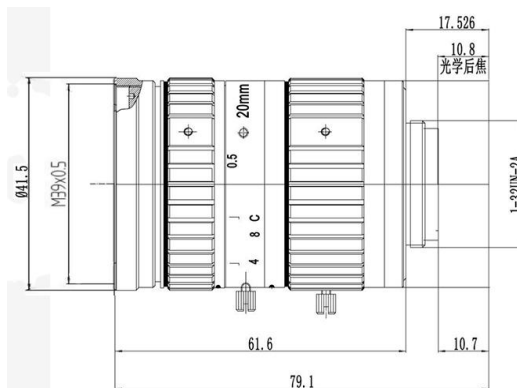

8MP Large aperture IR Lens

KM2014MP8IR

FEATURES

- ◆ Lens Brand: ZLKC
- ◆ 1" C-Mount 20mm F1.4 8MP
- ◆ F1.4 IR correction lens
- ◆ Large depth of field focus lens
- ◆ Full HD ,Excellent brightness
- ◆ Precise Focus Adjustment

SPECIFICATION

Model	KM2014MP8IR	
Image Size	1-inch	
Focal length	20mm	
F No.	F1.4-C	
M.O.D(m)	0.3	
Operation	Iris	Manual
	Focus	Manual
Horizontal Angle of View	1" Type	43.9°×35.1°×26.9°
	2/3" Type	29.9°×24.1°×18.3°
Distortion	1" Type	-1.2%
Back focal length	10.8mm	
Flange BFL	17.526mm	
Mount	C-Mount	
Dimension	Φ41.5x61.6mm	
Weight	195.0g	
Horizontal Resolution	More than 160lp/mm	
Remark	8MP IR Lens	