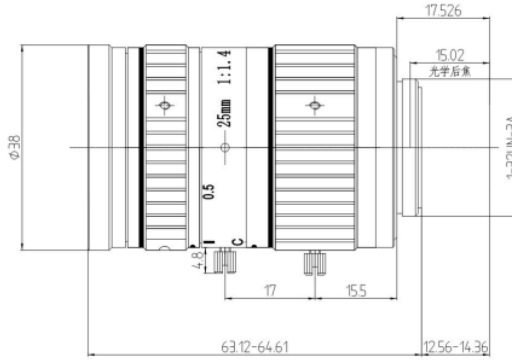

FEATURES

- ◆ Lens Brand: ZLKC
- ◆ 1" C-Mount 25mm F1.4 8MP
- ◆ Can suppress stray light
- ◆ Large depth of field focus lens
- ◆ Full HD ,Excellent brightness
- ◆ Precise Focus Adjustment

SPECIFICATION

Model	KM2514MP8	
Image Size	1-inch	
Focal length	25mm	
F No.	F1.4-C	
M.O.D(m)	0.3	
Operation	Iris	Manual
	Focus	Manual
Horizontal Angle of View	1" Type	35.4°×28.3°×21.2°
	2/3" Type	24.4°×19.5°×14.5°
	1/2" Type	17.7°×14.1°×10.6°
Distortion	1" Type	-2.3%
Back focal length	15.02mm	
Flange BFL	17.526mm	
Mount	C-Mount	
Dimension	Φ38x58.5mm	
Weight	158.0g	
Horizontal Resolution	More than 200lp/mm	
Remark	8MP ITS Lens	