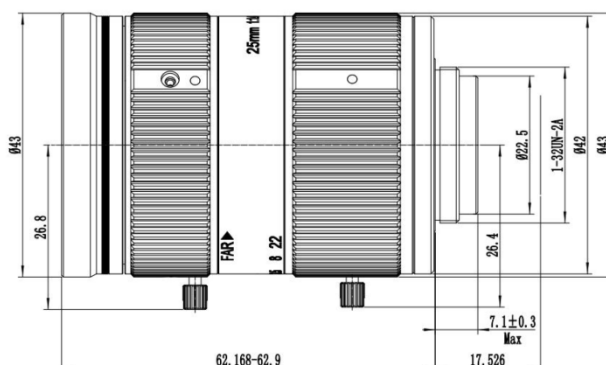

8MP Large aperture ITS Lens

KM2514MP8C

FEATURES

- ◆ Lens Brand: ZLKC
- ◆ 1" C-Mount 25mm F1.4 8MP
- ◆ Higher relative illumination rate
- ◆ Bigger aperture, Large depth
- ◆ Full HD ,Excellent brightness
- ◆ Precise Focus Adjustment

SPECIFICATION

Model		KM2514MP8C
Image Size		1-inch
Focal length		25mm
F No.		F1.4-C
M.O.D(m)		0.3
Operation	Iris	Manual
	Focus	Manual
Horizontal Angle of View	1.1" Type	40.1°×33.0°×22.9°
	1" Type	36.6°×32.4°×17.3°
	2/3" Type	24.4°×19.5°×14.5°
Distortion	1.1" Type	-2.9%
BFL		11.7mm
MFL		11.1mm
Flange BFL		17.526mm
Mount		C-Mount
Dimension		Φ43x62.17mm
Weight		200.0g
Operating temperature		-30℃ ~ +70℃
Remark		8.0 Megapixel ITS Lens