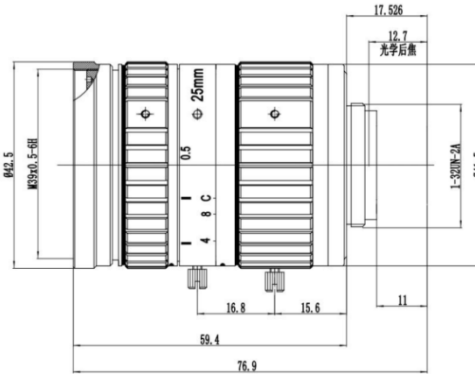

### SPECIFICATION

Model	<b>KM2514MP8IR</b>	
Image Size	1-inch	
Focal length	25mm	
F No.	F1.4-C	
M.O.D(m)	0.2	
Operation	Iris	Manual
	Focus	Manual
Horizontal Angle of View	1" Type	36.2°×29.0°×21.1°
	2/3" Type	25.2°×20.1°×15.3°
Distortion	1" Type	-1.8%
Back focal length	12.7mm	
(Flange BFL)	17.526mm	
Mount	C-Mount	
Dimension	Φ42.5x59.4mm	
Weight	194.0g	
Horizontal Resolution	More than 160lp/mm	
Remark	8MP IR Lens	