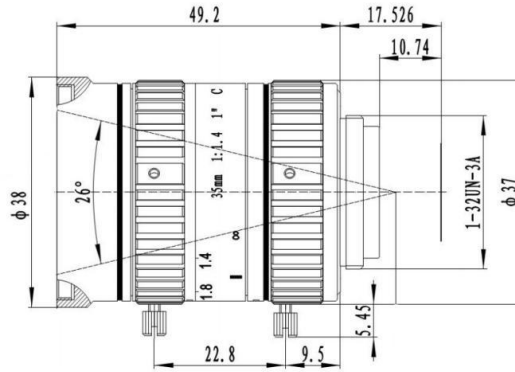

FEATURES

- ◆ Lens Brand: ZLKC
- ◆ 1" C-Mount f35mm F1.4 8MP
- ◆ Can suppress stray light
- ◆ Large depth of field focus lens
- ◆ Full HD ,Excellent brightness
- ◆ Precise Focus Adjustment

SPECIFICARION

Model		KM3514MP8
Image Size		1-inch
Focal length		35mm
F No.		F1.4-C
M.O.D(m)		0.4
Operation	Iris	Manual
	Focus	Manual
Horizontal Angle of View	1" Type	25.9°×20.6°×15.5°
	2/3"Type	17.9°×14.3°×10.7°
	1/2"Type	13.2°×10.1°×7.9°
Distortion	1" Type	-2.3%
Back focal length		12.5mm
Flange BFL		17.526mm
Mount		C-Mount
Dimension		Φ38x49.2mm
Weight		195.0g
Horizontal Resolution		More than 160lp/mm
Remark		8MP ITS Lens