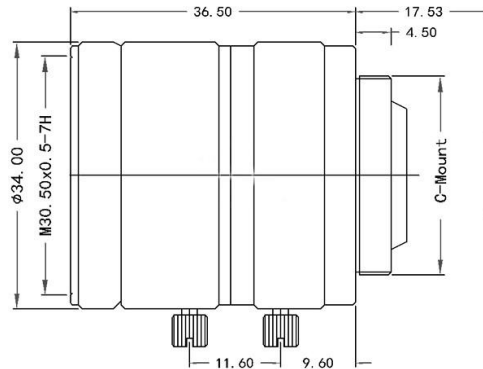

Manual Iris FA Lens

VM1616MPC

FEATURES

- ◆ Lens Brand: ZLKC
- ◆ 2/3"C-Mount 16mm F1.6 5MP
- ◆ Can suppress stray light
- ◆ Nominal Distortion Design
- ◆ Compact design
- ◆ Locking set screws for focus and iris

SPECIFICATION

Model	VM1616MPC	
Image Size	2/3-inch	
Focal length	16mm	
F No.	F1.6	
M.O.D(m)	0.15m-Inf.	
Operation	Iris	Manual
	Focus	Manual
Horizontal Angle of View	2/3"Type	30.1°x22.7°
	1/1.8"Type	24.7°x18.6°
Mount	C-Mount	
TV Distortion	-0.2%	
Dimension	Φ34x36.5mm	
Weight	78.0g	
Filter	M30.5 P=0.5mm	
Remark	5MP Manual Lens	